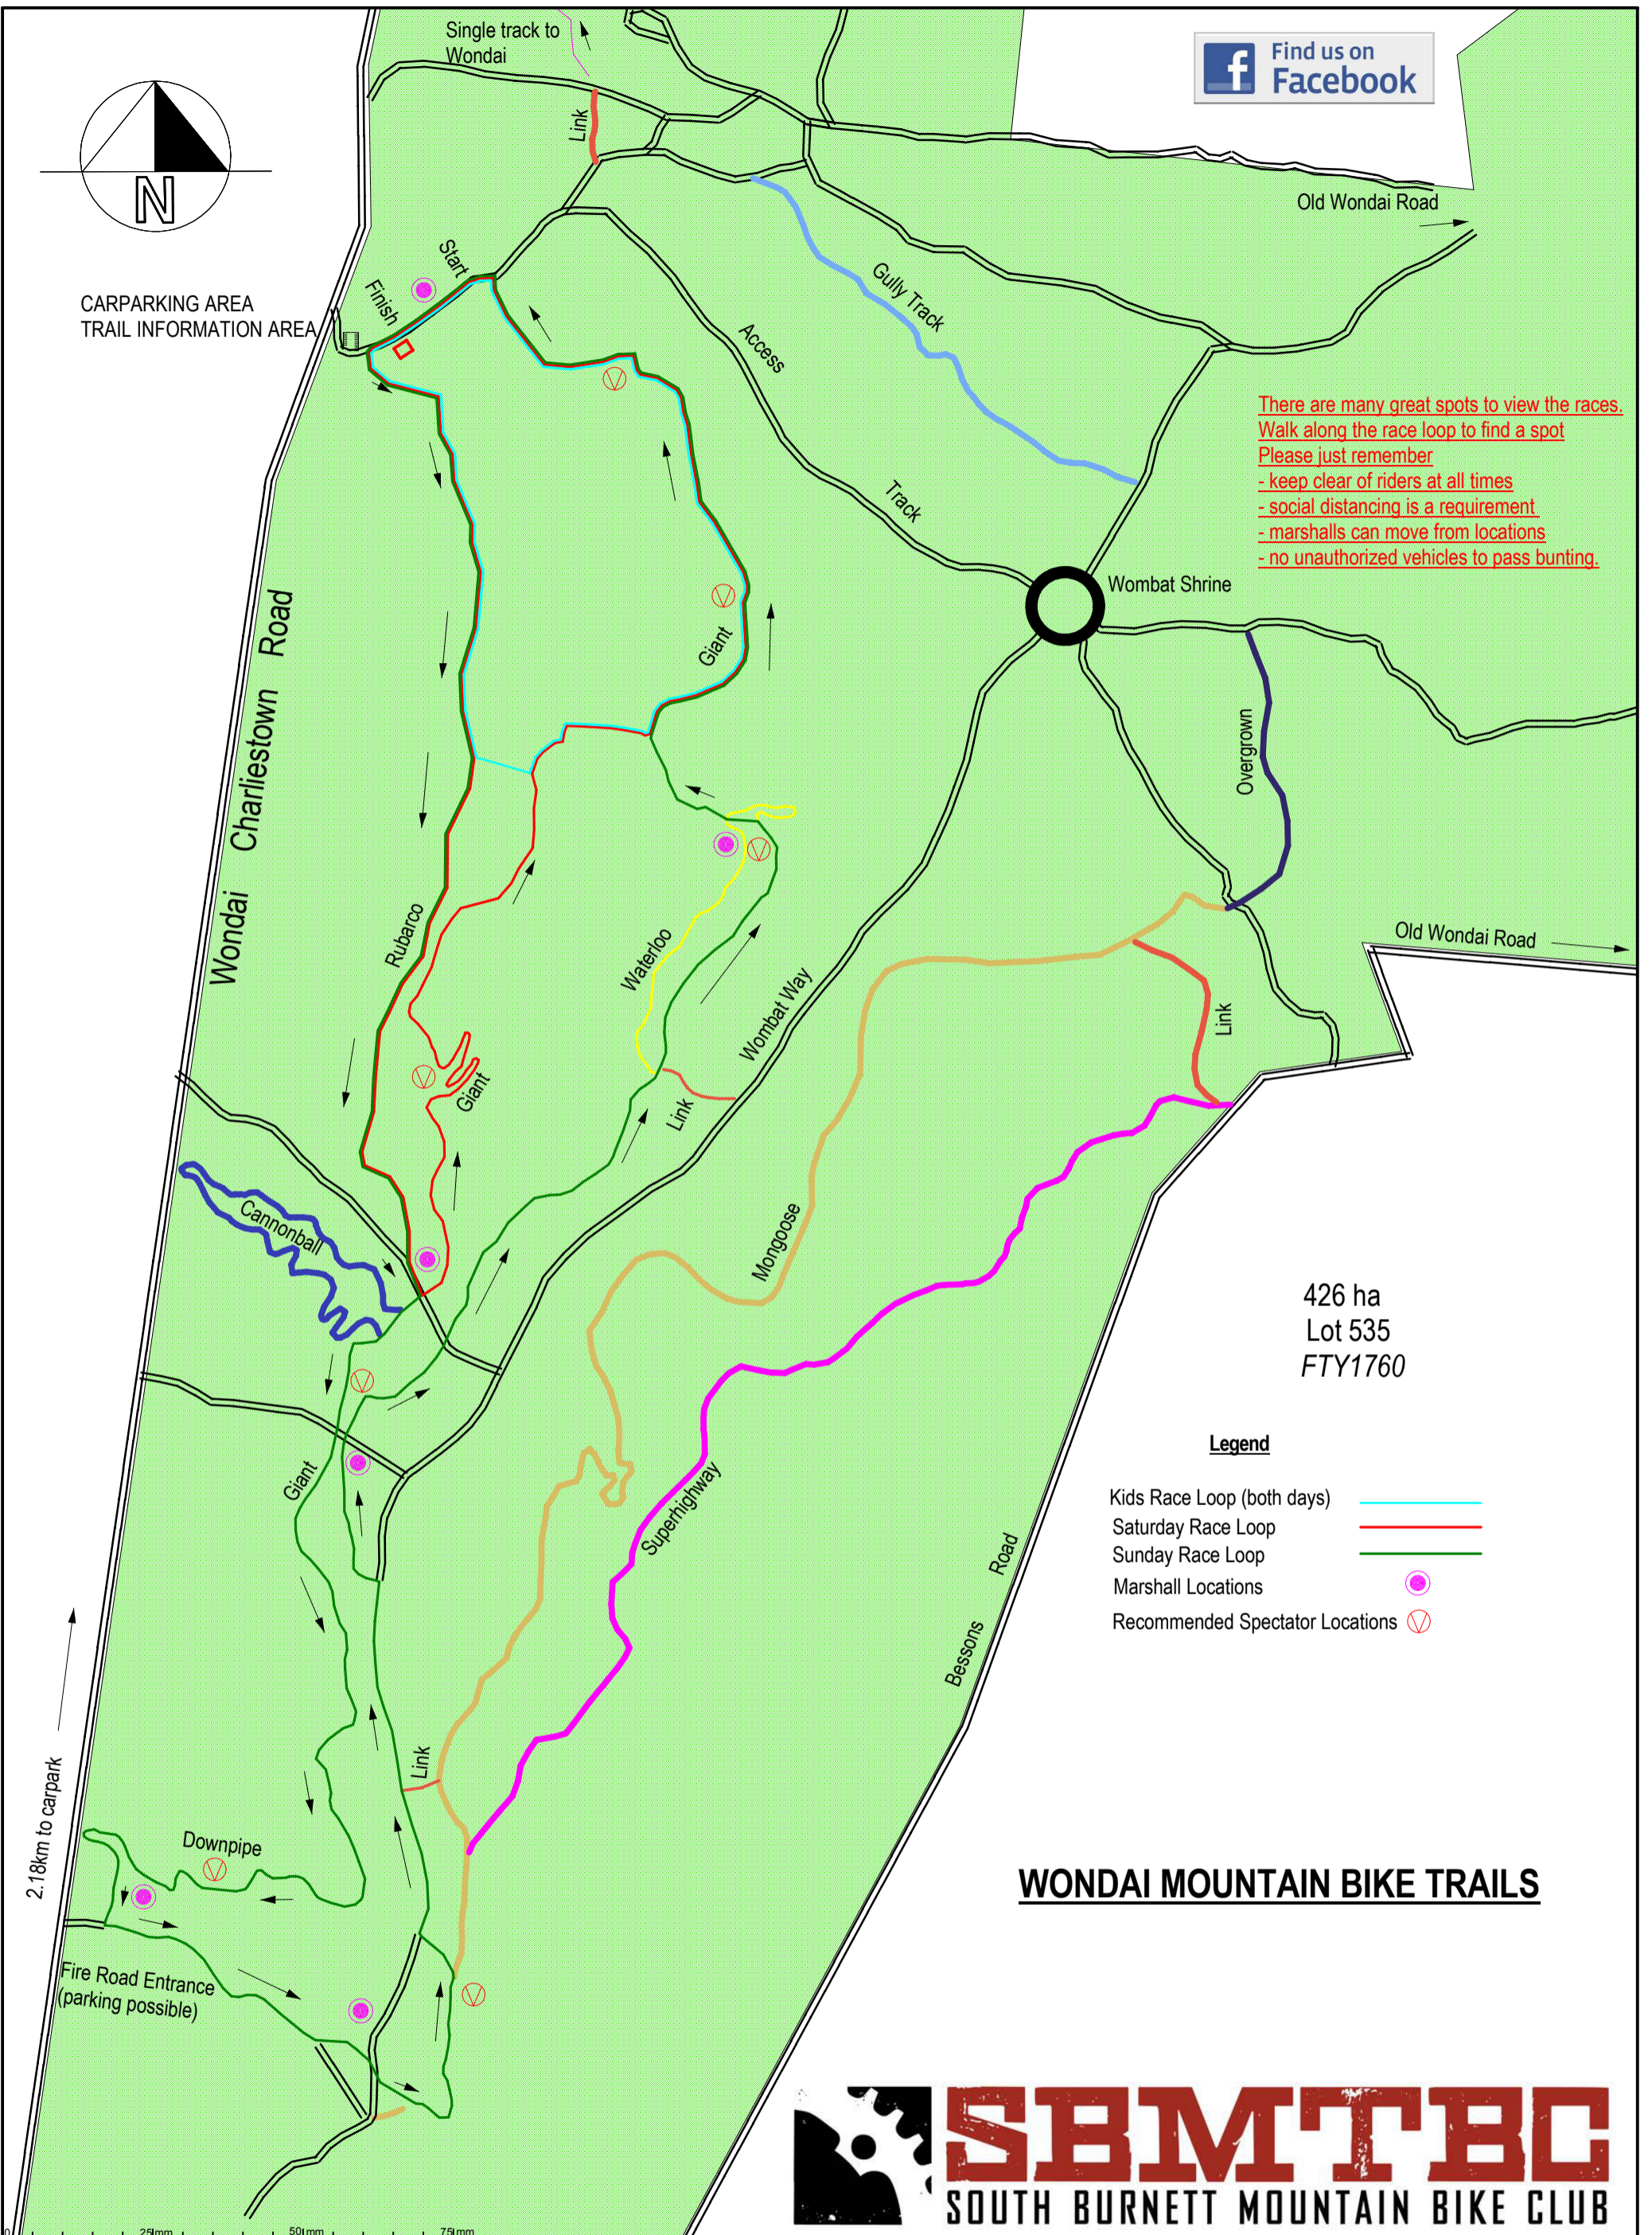

CARPARKING AREA
TRAIL INFORMATION AREA

There are many great spots to view the races.
Walk along the race loop to find a spot
Please just remember
- keep clear of riders at all times
- social distancing is a requirement
- marshalls can move from locations
- no unauthorized vehicles to pass bunting.

426 ha
Lot 535
FTY1760

Legend

- Kids Race Loop (both days)
- Saturday Race Loop
- Sunday Race Loop
- Marshall Locations
- Recommended Spectator Locations

WONDAI MOUNTAIN BIKE TRAILS

Note: This map has been created for discussion purposes only.

SOUTH BURNETT MTB CLUB

Sunday Loop
Lot 535 on FTY1760
- Mceuen State Forest -

Surveyed By: D.T 10-11-18

Drawn By: D.T 03-08-20

Job No. 227

Drawing Number

Scale (A3) 1:8000

QCA SURVEYS QUALITY COMPLIANCE AFFORDABILITY
Email: daniel@qcasurveys.com.au Ph. 0428 457 486