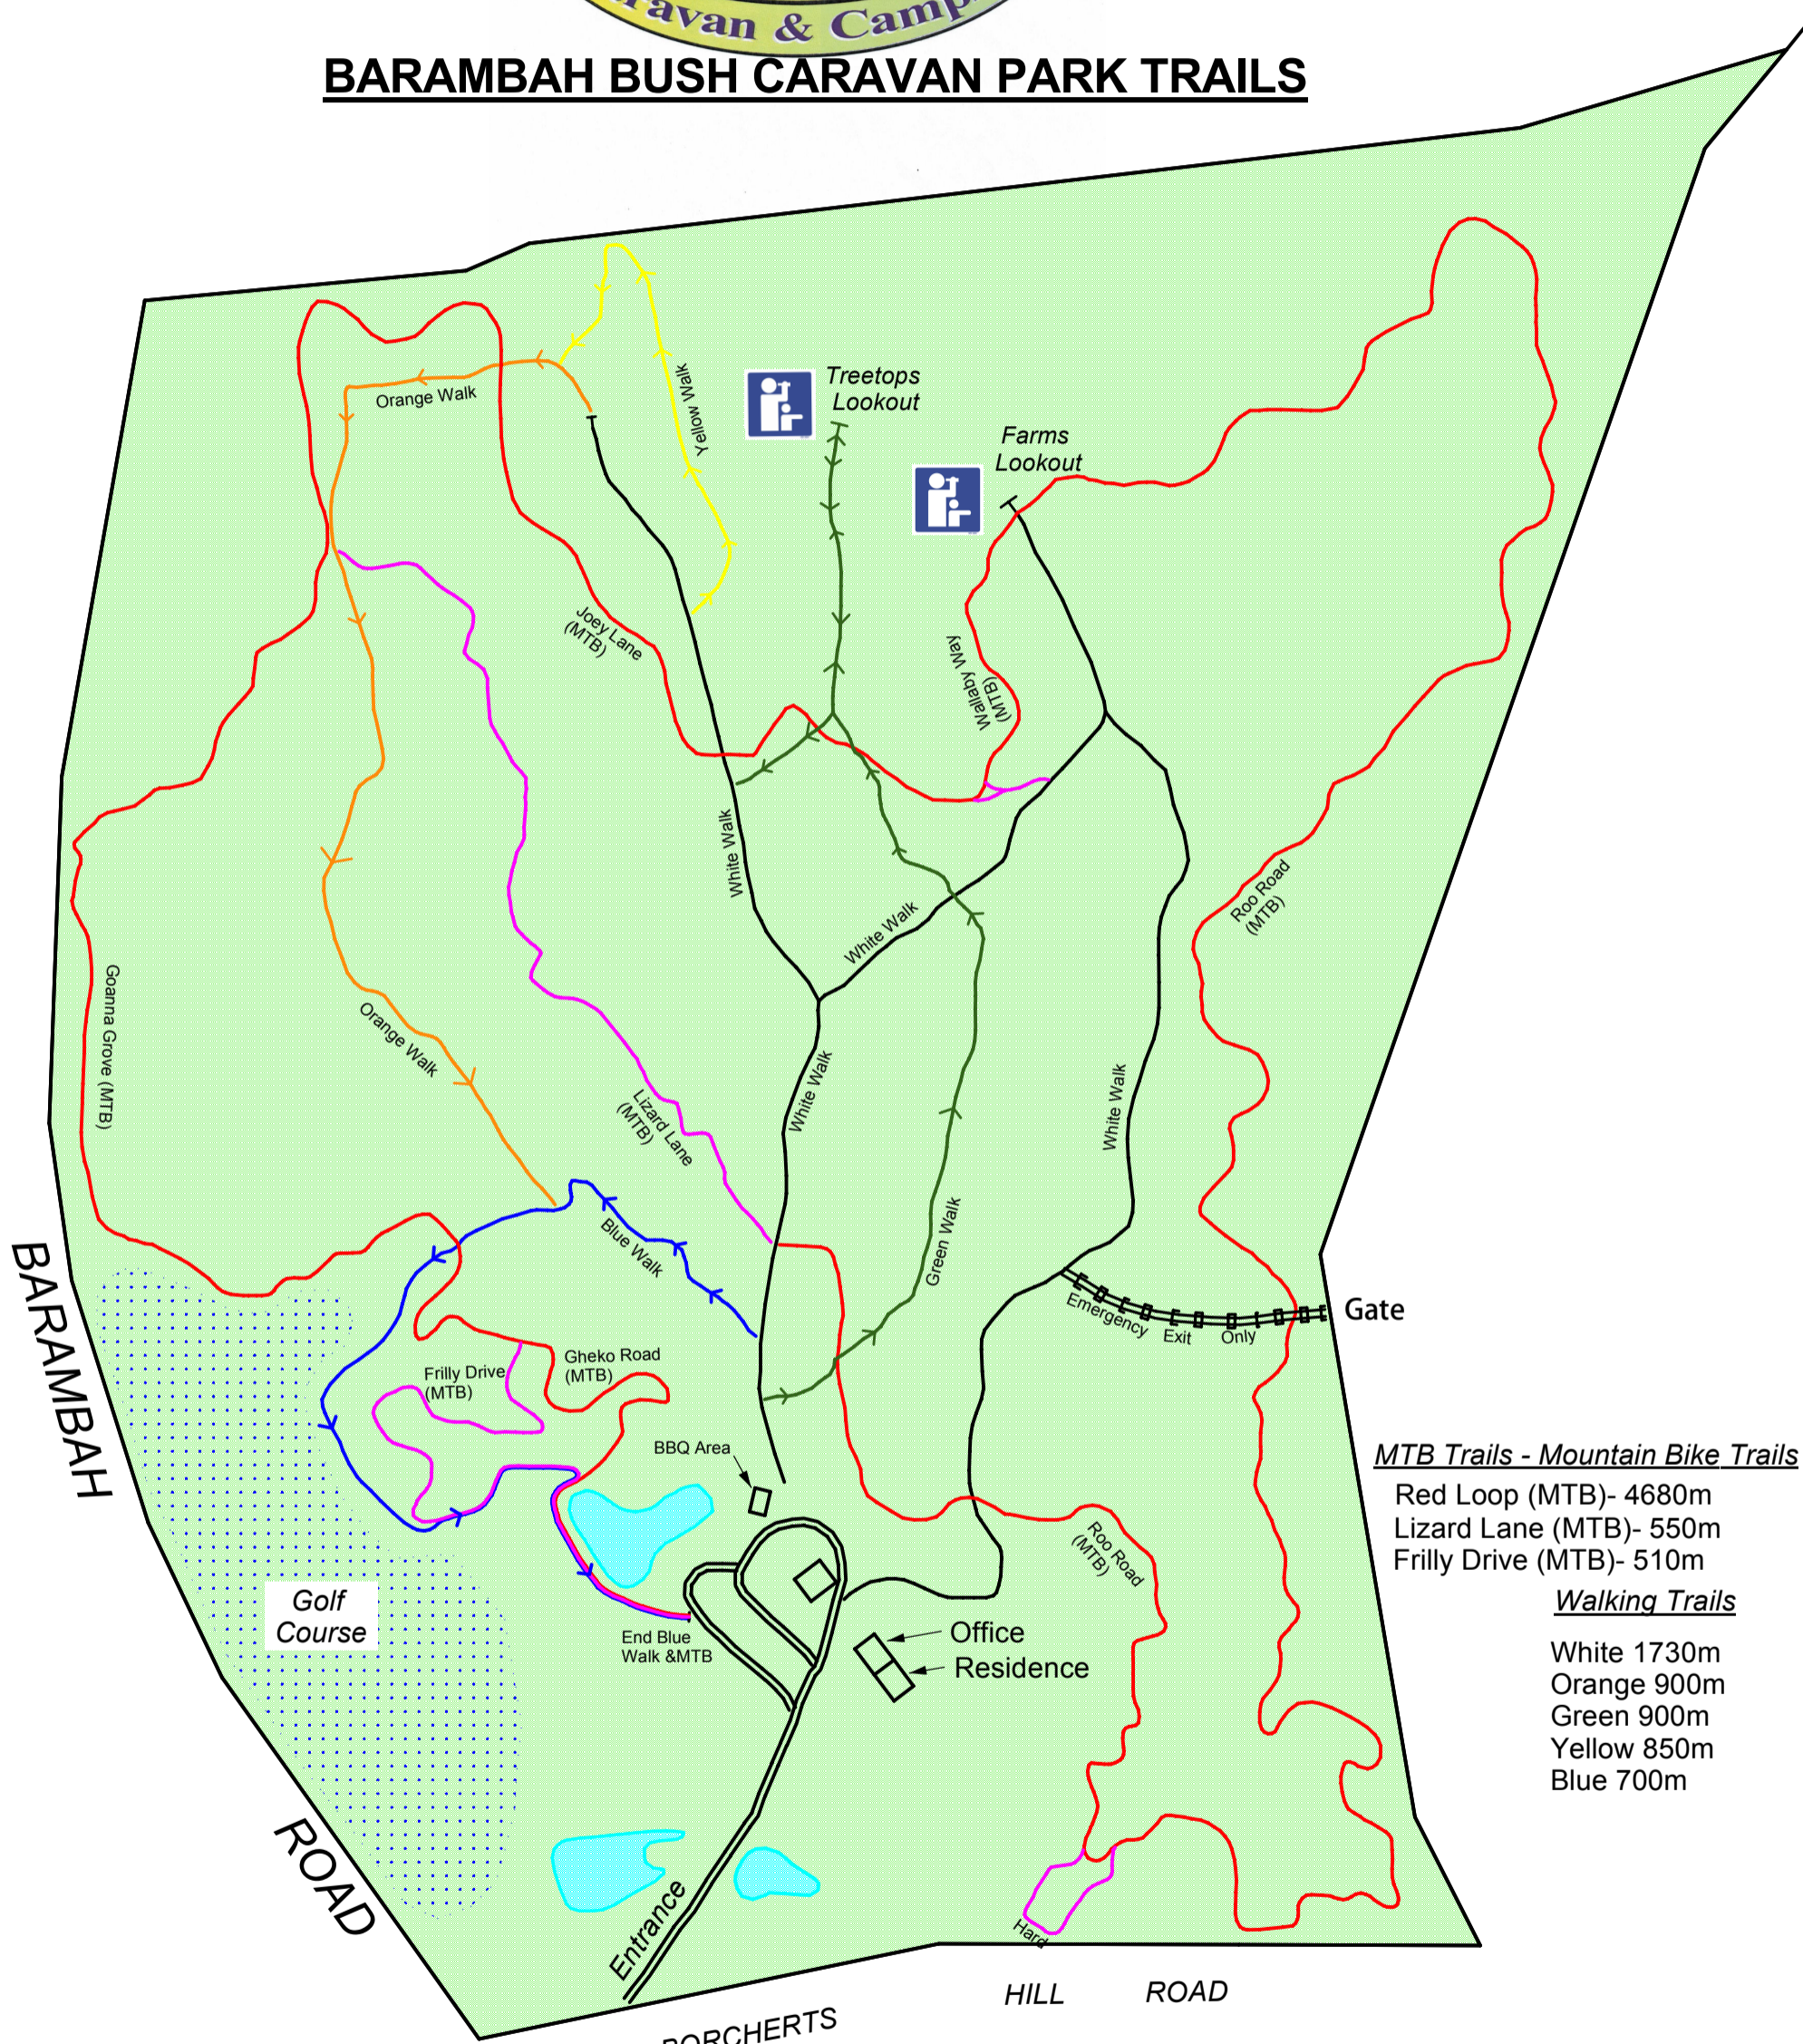

BARAMBAH BUSH CARAVAN PARK TRAILS

MTB Trails - Mountain Bike Trails

- Red Loop (MTB)- 4680m
- Lizard Lane (MTB)- 550m
- Frilly Drive (MTB)- 510m

Walking Trails

- White 1730m
- Orange 900m
- Green 900m
- Yellow 850m
- Blue 700m

BARAMBAH

ROAD

BORCHERTS

HILL ROAD

Scale (A3) 1:4000

Proudly Supported By