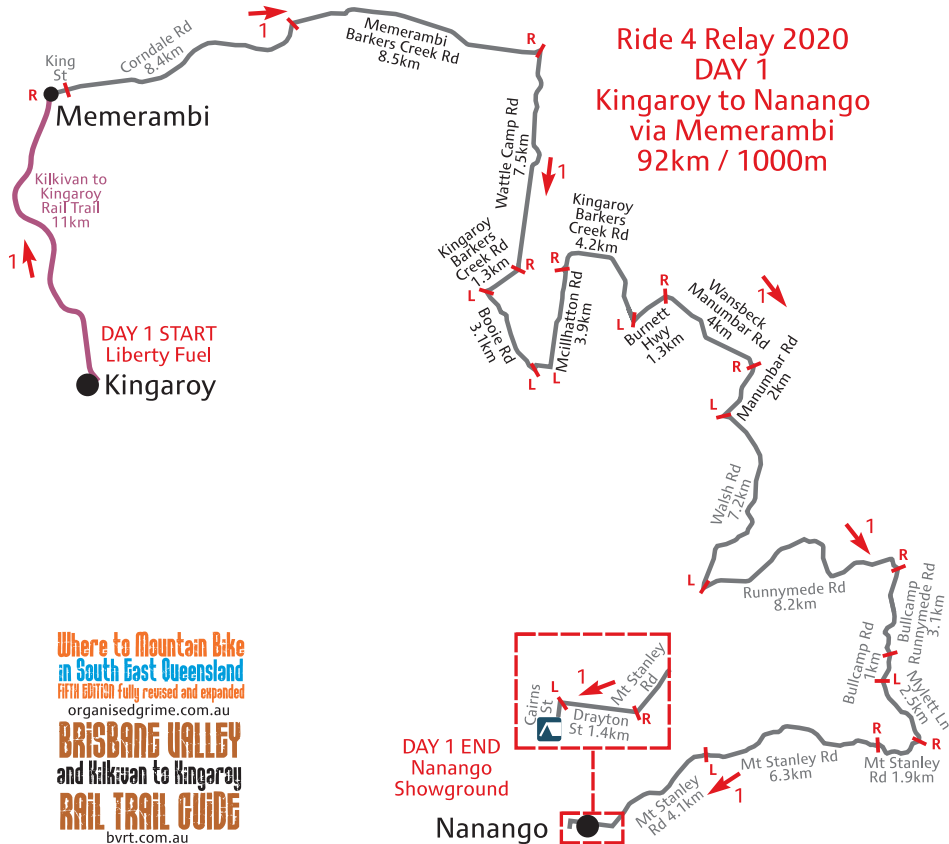

# Ride 4 Relay 2020 DAY 1 Kingaroy to Nanango via Memerambi 92km / 1000m

DAY 1 START  
Liberty Fuel  
Kingaroy

DAY 1 END  
Nanango  
Showground

Where to Mountain Bike  
in South East Queensland  
FIFTH EDITION fully revised and expanded  
organisedgrime.com.au

BRISBANE VALLEY  
and Kilkivan to Kingaroy  
RAIL TRAIL GUIDE  
bvrt.com.au